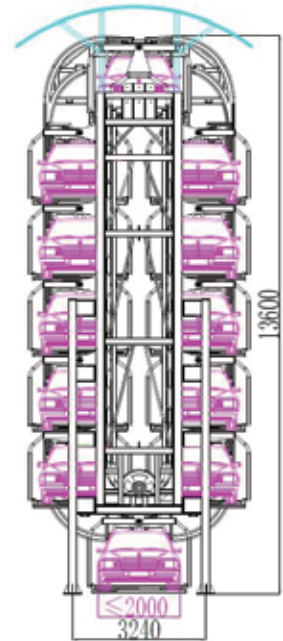

SPACE SAVING SMART CAR PARKING SOLUTIONS

Space Saving Smart Car Parking Solutions is an elevator parking system with vertical allocation of parking rooms & vertical movement of lifts. This enables to:

1. Optimization of land area
2. Fast way of parking
3. Security & Safety

1. TOWER SYSTEM

2. ROTARY SYSTEM

3. PUZZLE SYSTEM

COMPARISON CHART

How it works

- Identify the vehicle
- Find a location to accommodate
- Safety check and automatic parking of the car and pallet
- Identifying and retrieving car