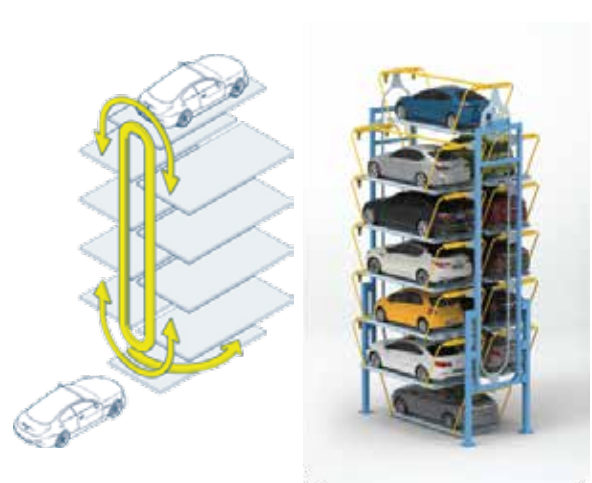

SPACE SAVING SMART CAR PARKING SOLUTIONS

Space Saving Smart Car Parking Solutions is an elevator parking system with vertical allocation of parking rooms & vertical movement of lifts. This enables to:

1. Optimization of land area
2. Fast way of parking
3. Security & Safety

1. TOWER SYSTEM

2. ROTARY SYSTEM

3. PUZZLE SYSTEM

COMPARISON CHART

How it works

- Identify the vehicle
- Find a location to accommodate
- Safety check and automatic parking of the car and pallet
- Identifying and retrieving car