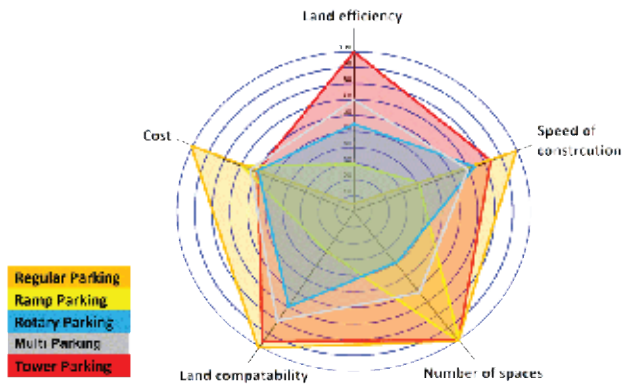

SPACE SAVING SMART CAR PARKING SOLUTIONS

Space Saving Smart Car Parking Solutions is an elevator parking system with vertical allocation of parking rooms & vertical movement of lifts. This enables to:

1. Optimization of land area
2. Fast way of parking
3. Security & Safety

1. TOWER SYSTEM

2. ROTARY SYSTEM

3. PUZZLE SYSTEM

COMPARISON CHART

How it works

- Identify the vehicle
- Find a location to accommodate
- Safety check and automatic parking of the car and pallet
- Identifying and retrieving car