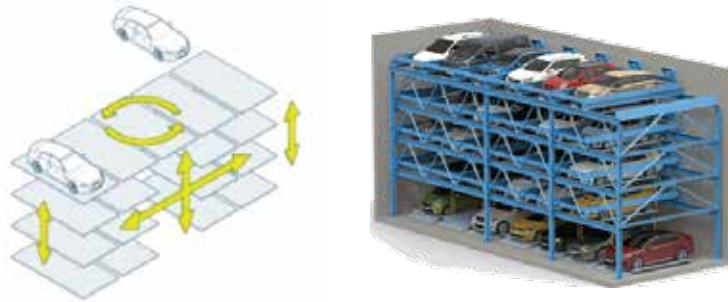

SPACE SAVING SMART CAR PARKING SOLUTIONS

Space Saving Smart Car Parking Solutions is an elevator parking system with vertical allocation of parking rooms & vertical movement of lifts. This enables to:

1. Optimization of land area
2. Fast way of parking
3. Security & Safety

1. TOWER SYSTEM

2. ROTARY SYSTEM

3. PUZZLE SYSTEM

COMPARISON CHART

How it works

- Identify the vehicle
- Find a location to accommodate
- Safety check and automatic parking of the car and pallet
- Identifying and retrieving car